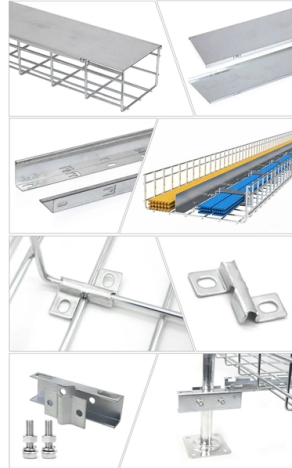

100p Distribution Box

Overview

A 100-pair IDB typically includes 100 modular jacks or punch-down terminals. High-quality connectors ensure reliable signal transmission, reduce crosstalk, and support both analog and digital communication standards. Base: grey, Housing: white 10 pairs connection module. Base: grey, Housing: white All products' documentation is published in PDF (Portable Document Format). The distribution box mainly to install the back mount frame and telecom module, the hottest sell for Copperled is Indoor type, 30 Pair, 50 Pair, and 100 Pair. These are suitable for Indoor and Outdoor purposes. The material of house; ABS fire-resistant. Capacity of. Write a review and go into the monthly draw Win A \$100 PB Tech Gift Card! Shipping costs vary based on your location and the items being shipped and in some cases shipping may even be FREE.