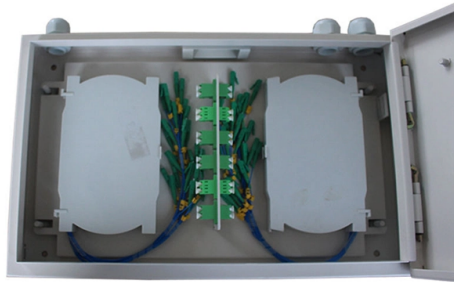

Austria Micro Module IP54

Overview

ASi-5 Cable duct motor module in IP54, with 4 x M8 cable sockets for 2 x 24 V motorized rollers Interroll (EC5000 BI, 24 V, 20 W/35 W/50 W), 4 digital inputs, input voltage/sensor supply out of ASi, output voltage/actuator supply out of AUX, internal line protection . ASi-5 Cable duct motor module in IP54, with 4 x M8 cable sockets for 2 x 24 V motorized rollers Interroll (EC5000 BI, 24 V, 20 W/35 W/50 W), 4 digital inputs, input voltage/sensor supply out of ASi, output voltage/actuator supply out of AUX, internal line protection . SLIDER STRAIGHT IP MODULE with IP54 protection rating - robust profile luminaire for damp rooms, technical areas or entrances with heavy-duty use. IP54 Enclosures are available at Mouser Electronics. Mouser offers inventory, pricing, & datasheets for IP54 Enclosures.