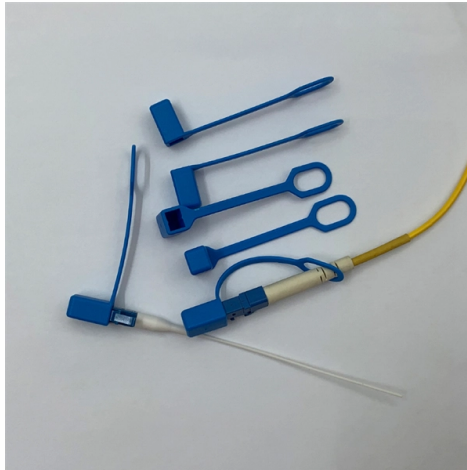

Can YJV cables be used for cable trays

Overview

These power and fixed wiring cables are used for electricity supply in low voltage installation systems. These cables can be fixed on cable trays, within conduits or fixed to. YJV cable, officially designated as Cross-linked Polyethylene Insulated Polyvinyl Chloride Sheathed Power Cable, serves as a cornerstone product in power transmission and distribution systems. With its exceptional electrical performance and environmental adaptability, it has become the preferred. Through NEMA and the Cable Tray Institute numerous articles, standards, and other general guidance can be found regarding the proper use and installation of cable tray systems. The cable tray system is only one component of the cable management system. However, the outer sheath material and mechanical protection differ. The maximum rated operating temperature is 90 °C.

What is YJV power cable, what are its features and

YJV cable is the most commonly used in the cable industry. It is a general concept. What we usually call cable actually refers to YJV cable. YJV

What Is the Difference Between YJV, YJY, and YJV22

What is YJV cable?

Applications YJV cable is mainly a cable used to transmit and distribute electromagnetic energy. It is most commonly found in the underground power

Why YJV Cable Is Popular in Construction and Electrical Engineering ...