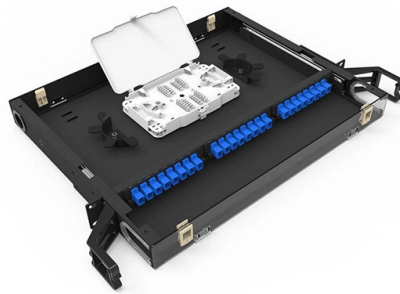

Cost of Flat Steel Cable Tray

Overview

TL;DR: Basic wireway systems cost \$8-15 per linear foot, while heavy-duty cable tray installations range from \$12-25 per foot including materials and basic installation. Premium industrial cable management systems can exceed \$40 per foot depending on specifications and regional. Are you looking for high-quality Cable Trays for improved cable management and organisation?

Look no further than our extensive range, featuring top brands such as our very own RS PRO, Cablofil International, Legrand, and StarTech. These cable trays are designed to hold and support various. Steel cable trays offer a practical and durable solution for cable management in industrial and commercial applications. This guide breaks down everything buyers need to know, from price trends to cost-saving tips. Our products are made from the highest quality materials, and our expert team is on hand to provide you with the best possible service.

Delta GRP Cable Trays

Delta, a leading GRP manufacturer in the UAE, developed GRP systems specifically designed for Middle Eastern atmospheric conditions. Our GRP cable trays offer

Cable Tray

Cable Tray, 6" Deep x 18" Wide x 10" Long, Painted Black 6 Inch Deep x 18 Inch Wide x 10 Feet Long section of wiremesh cable tray constructed of precision engineered high quality welded steel wire

Steel Cable Tray | Strong And Reliable Cable

Available in various sizes and finishes, steel cable trays are designed to withstand heavy loads and harsh environments. Explore the range of steel cable trays for