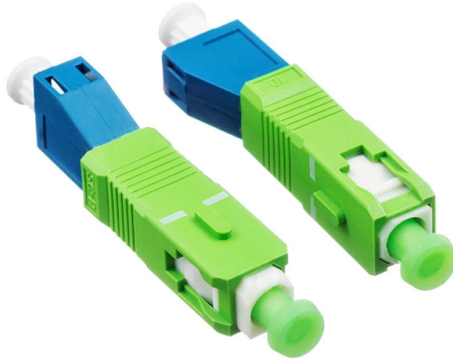

## Overview

Its durable GRP enclosure with IP66 protection makes it ideal for harsh environments, while the lightweight design with handle ensures easy portability. Supporting 24V | 110V | 220V Tools, lights, and equipment, it reduces cable clutter and enhances operational safety. The C-Tec APXL Outreach Plate is an essential XLR line level plate designed for seamless integration with mixing desks. It requires either 12V phantom power or a separate 12V power supply unit, ensuring versatility in various setups. This plate easily connects to popular amplifiers like ML1. Atexdelvalle offers world-class explosion-protected solutions guaranteeing highest quality and performance with no compromise. Accessibility and efficiency define the competitiveness of our portfolio—an ever-expanding line of products that people trust. Please refer to product description. Buy SIGNET / AC - XLR Line Level Outreach Plate. An EU declaration of conformity is required in order to be able to apply the CE marking.

Ex Local Control Stations & Distribution Boxes

Atex control stations, explosion protected control units and distribution boxes made stainless steel maritime grade AISI 316L or AISI 304L. Atex Delvalle provides a

C-Tec APXL XLR 3-Pin Line Level Plate

The C-Tec APXL Outreach Plate is an essential XLR line level plate designed for seamless integration with mixing desks. It requires either 12V phantom power or a separate 12V power supply unit,

### 12/24V DC Power Distribution Box (Mini)

This plug-and-play 12V DC Mini Power Distribution Box allows you to easily distribute 12V power from your auxiliary battery. Using its wide range of ports, you can run