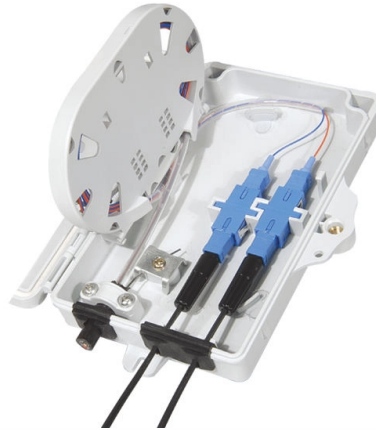

Distribution Box BMG

Overview

The Ericsson 980 336/5 PDU 02 Module BMG is a 19-inch rack-mountable device, measuring approximately 1U in height. It is equipped with 20 individual power outlets, each offering up to 30 amps of current capacity. An enclosure which includes mounts, and protects such items as switches, circuit breakers, jacks, fuseholders, connectors, terminals and/or terminal boards, resistors, capacitors, transformers, and the like. It is primarily designed to distribute electrical power from one or more primary power. The shell is made of aluminum alloy die-casting surface with high-pressure electrostatic spraying, which is corrosion resistant and anti-aging; 2. This unit is part of Ericsson's extensive range of Power Distribution Units, which are known for their high quality. The Ericsson Eaton BMG 980 336-2 Power Distribution Unit (PDU 01) is a high-performance, reliable, and efficient power management solution designed for critical loads in various industries. The adaptable degree of automation ensures scalable performance and.

BMW E90 Rear Power Distribution Box | PDF

The BMW rear power distribution box is mounted on top of the battery and contains non-replaceable fusible links that distribute power to the Junction

Home | Bosch Manufacturing Solutions | BMG

Genuine 61149224866 Power Distribution Box, Front fits 2012-2021 BMW models. BMW Parts Deal offers 61-14-9-224-866 for \$94.94.

2018-2023 BMW 530e xDrive Power Distribution Box Upper Cover OEM

Part Number 61148793045, 9358011 is a used fuse box for the BMW 530e xDrive. Buy online for \$29.99 | PR-396658633887

BMW Rear Power Distribution Box

BMW Rear Power Distribution Box Attached directly to the top of the battery is the bmw rear power distribution box which contains the fusible links (non

BMW Power Distribution Boxes