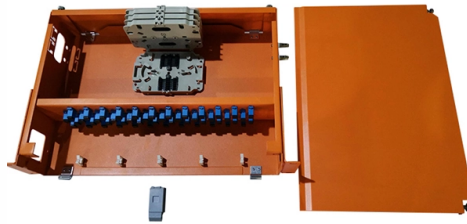

# How to connect a 48-core fiber optic cable to the equipment room

## Overview

For fiber optic cable, use horizontal finger style with front cover cable managers in a 1U or 2U footprint. Consider wide body cabinets (wider than 24 inches) along with vertical cable managers (4", 6" or 12" wide) for core cabinets, main patch cabinets, or. This guide will explain the entire set of activities involved in installing Fiber optic cable contractors -from the early planning stage right through testing-for facility managers, IT teams, and low-voltage contractors to build high-performance networks safely and efficiently. The processes. Where reels are supplied with protective material fitted over the cable, the protection should remain in place until the cable will be installed. During installation, all curvatures should be smooth. This will put a twist in the cable for every turn on the spool! Never twist the fiber cable. Installation guidelines regarding minimum bend. For most setups, cables with 12, 24, or 48 cores are common choices, ensuring compatibility with modern equipment and ease of management.