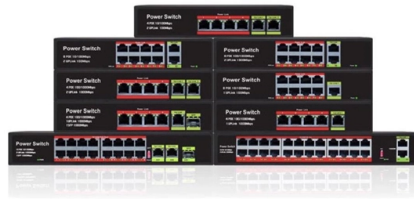

Indonesia Fiber Optic Cable Junction Box 4 Cores

Overview

The 4-core fiber termination box provides a stable, protective joint between optical cable and distribution pigtailed at the end of fiber cables. It is typically used in cabling work area subsystems. Note: Step Down Voltage Transformer required for using electronics products of US store (110-120). Recommended power converters Buy Now. 4 Cores Fiber Distribution Box IP-55 SC Connector PLC Splitter FDB-104B Fiber Distribution box (FDB), known as optical Distribution box (ODB) as well, is a compact fiber management product of small size. It is widely adopted in FTTx cabling for both fiber cabling, provides the connection between. 4 Port Fiber Termination Box is designed for FTTD (Fiber to the Desktop) system applications. The. OpticLAN is a trusted provider of fiber optic networking solutions, delivering high-performance infrastructure for enterprises, government, and smart city deployments across Indonesia. With its total enclosed structure. Fiber Optic Wall Mount Box with LC Couplers for Single Mode & Multimode Fiber Optic Cable. | Fiber Box Enclosure for MPOE's, Network Rooms, and IDF Rooms. (LC 6 Strand OS1/OS2) Need help?

Article Content

FTTH 4 Core Fiber Optic Terminal Junction Box, Fiber Indonesia | Ubuy

Shop FTTH 4 Core Fiber Optic Terminal Junction Box, Fiber Distribution Enclosure, FC/ST 4 Round Port Pigtail Termination Box online at a best price in Indonesia.

4 Core FTTH Fiber Distribution Box, 4 Port Fiber

The 4-core FTTH optical fiber distribution box contains 4 ports of FTTH branch cables; one in/out cable and 4 in/out appointment cables The fiber optic terminal