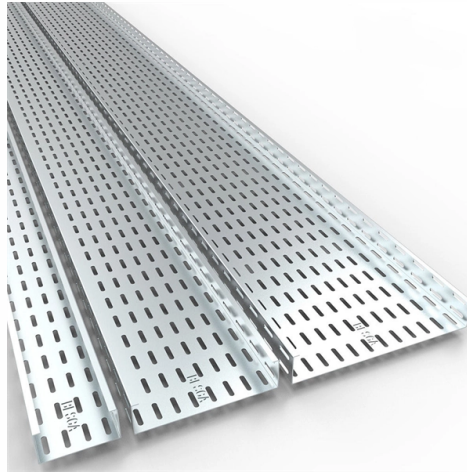

# ODF and Fiber Optic Box

## Article Content

What is Optical Distribution Frame ODF?

ODF, also known as optical distribution frame or fiber optic patch panel, is a critical device used in optical communication for managing and

Sm / Mm 2 Core Wall Mount Fiber Termination Box For Fttx Access

SM/MM 2 Core Wall Mount Termination Box Fiber Optic Distribution Box for FTTH Access And Tele-communications Network PRODUCT DESCRIPTION The FTTH 4 cores Fiber Optic Terminal Box

Fiber Optic "Big Three": Termination Box, Distribution

Fiber ODF, ODF 12 Core Model: SJ-ODF-12 SJ-ODF-12 fiber ODF, ODF 12 core is used to distribute the optical fibers from the distribution frame to the ends that

24, 48, 96, 144 Core Wall Mount Odf Fiber Delivery