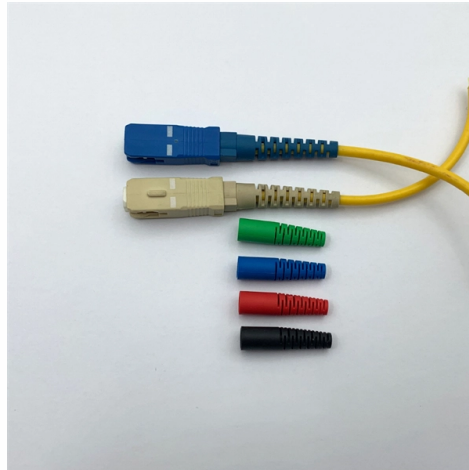

PZ Distribution Box Empty Panel

Overview

The PZ30 distribution box panel is constructed from ABS material and features flame-retardant properties. It's designed for the renovation and installation of high-power distribution boxes with 2 to 36 circuits. All products comply with IEC, A S/NZS standard. order: 10,000 pieces) Customized packaging (Min. order: 10,000 pieces) PZ30 ABB Metal Distribution Box in Sheet Steel 8,10,12,16,20,24,32,36,40,45,48,60 ways modules 200~230V Brief Introduction A distribution board (also known as panelboard, breaker panel, or electric panel) is a component of an electricity supply system that divides an electrical power feed into. The series products are made of standard cold-rolled steel and use powder-coating techniques to process the crust. It is suitable for AC 50Hz, 220V/380V (single-phase three-wire / three-phase five-wire) terminal circuits with a total current of $\leq 100A$.

PCE Series SPITZ Empty Enclosure. portable, handy solid-rubber distribution box dimensions: WxHxD = 320x320x320mm lifting hinged cover with 2 quick acting

Power Distribution Boxes Explained Simply

Discover the essentials of a Power Distribution Box—how it works, key types, benefits, and tips to ensure safe, efficient electrical power management.