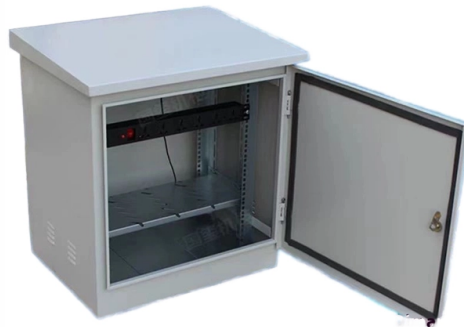

## Overview

Protected by naturally rust-resistant 5052 aluminum, access unparalleled PoE capabilities and lightning-fast connectivity in even the most challenging of areas. □Outside 5 Port PoE Switch□Includes 4x 10/100/1000 Mbps PoE ports and 1 Gigabit uplink. 3af/at and delivers up to 30 W of power per port for a total PoE power budget of 78 W. (please Note: Only 48V POE devices are supported). Uplink ports can provide more bandwidth and. Deploying a reliable Power over Ethernet (PoE) network requires selecting the right 4 Port PoE Switch for your environment. While indoor models prioritize compact designs and noise reduction, outdoor-rated switches demand ruggedized construction and weatherproofing. Enclosed in an waterproof Reflective Aluminum alloy case with a sealing that gasket passes tension, bearing, corrosion, and aging test. 2 to 1, 3 to 1, 4 to 1 and dual 2 to 1 switch cards are available in Gigabit fiber optic and wire Ethernet models.