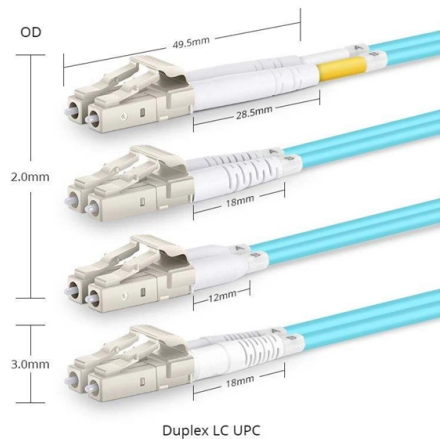

## Overview

Xi'an Zhongji Hi-Low Voltage Electric Equipment Co., Ltd is a private company which is majoring in designing, manufacturing and selling of 0.4-35KV high-low voltage full set electric equipments and cable trays, together with electric engineering construction, city road lighting construction. The preceding data analysis is derived from a sample of 2 million Chinese companies with import and export licenses, as of October 2025. Electrical products mainly include high and low voltage electrical equipment, such as prefabricated substations, insulated ring main units, metal enclosed switchgear, low voltage withdrawable. 1. Weatherproof: IP65-rated enclosures (-40°C to +70°C operation). Flexible terminations: 6~24 cable entries for 1kV/10kV systems. Plug-and-play deployment: Pre-assembled units (2).